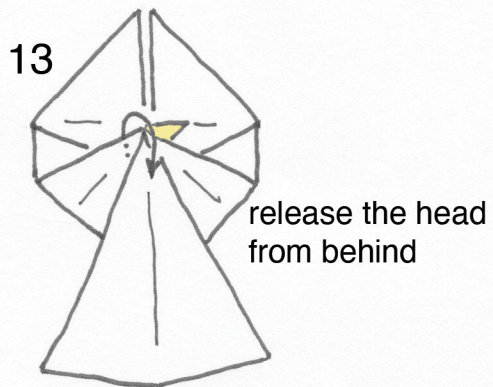

Angel

by Dave Brill ©2020

from a variation of *Fairy* (DB)
by Alexander Oliveros Avila, Colombia
<https://www.origaminutos.com>

15cm square standard origami paper

Angel Christmas Card

use a separate A4 sheet

Squash the angel, releasing layers from behind. Move the wings and arms to the right.