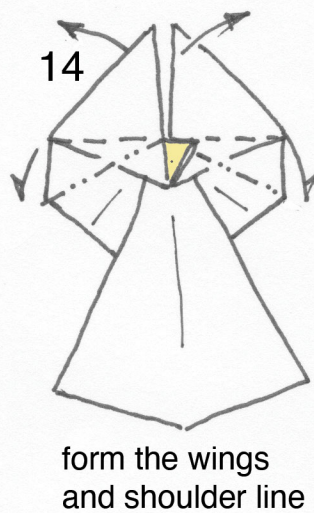

Angel

by Dave Brill ©2020

from a variation of *Fairy* (DB)
by Alexander Oliveros Avila, Colombia
<https://www.origaminutos.com>

15cm square standard origami paper

Angel Christmas Card

use a separate A4 sheet

Squash the angel, releasing layers from behind. Move the wings and arms to the right.